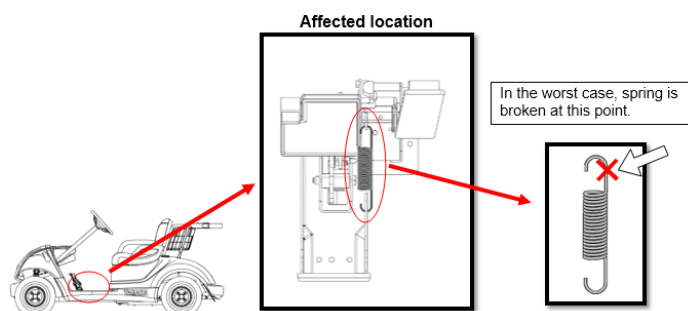

Product Safety Recall

YAMAHA YDRA/E AND YDR2A/E MODEL GOLF CAR

ACCELERATOR RETURN SPRING FAILURE

Model Name	Prefix	Affected Frame Number Range					
		2016		2017		2018	
G29-A FI	JC0	700101	706600				
G29-E AC PTV	JC1	700101	703500				
G29-A FI	JC2	300101	312000				
G29E	JC3	000101	004700				
YTF2 AC UTE	JW3	100101	100300	200101	202250	300101	300250
YTF2 FI	JW7	700101	701250	800101	800750	900101	900800
G29-E DC	JW9	600101	618100				
G29-A FI	JOB			000101	016900	100101	119200
G29-E DR2 DC	JOC			000101	011400	100101	111700
G29-A FI 4/6 SEAT	JOD			000101	007200	100101	110600
G29-E DC PTV 2/4 SEAT	JOE			000101	002900	100101	102600
G29-E AC	JOJ			000101	002000	100101	102700

YAMAHA YDRA/E AND YDR2A/E MODEL GOLF CAR

ACCELERATOR RETURN SPRING FAILURE

WHAT IS THE DEFECT?

In affected cars, the accelerator pedal return spring may have been damaged at the factory while the hoc being bent, resulting in residual stress which may cause the spring to break. If the spring breaks, the acce pedal would not return to the home position when released.